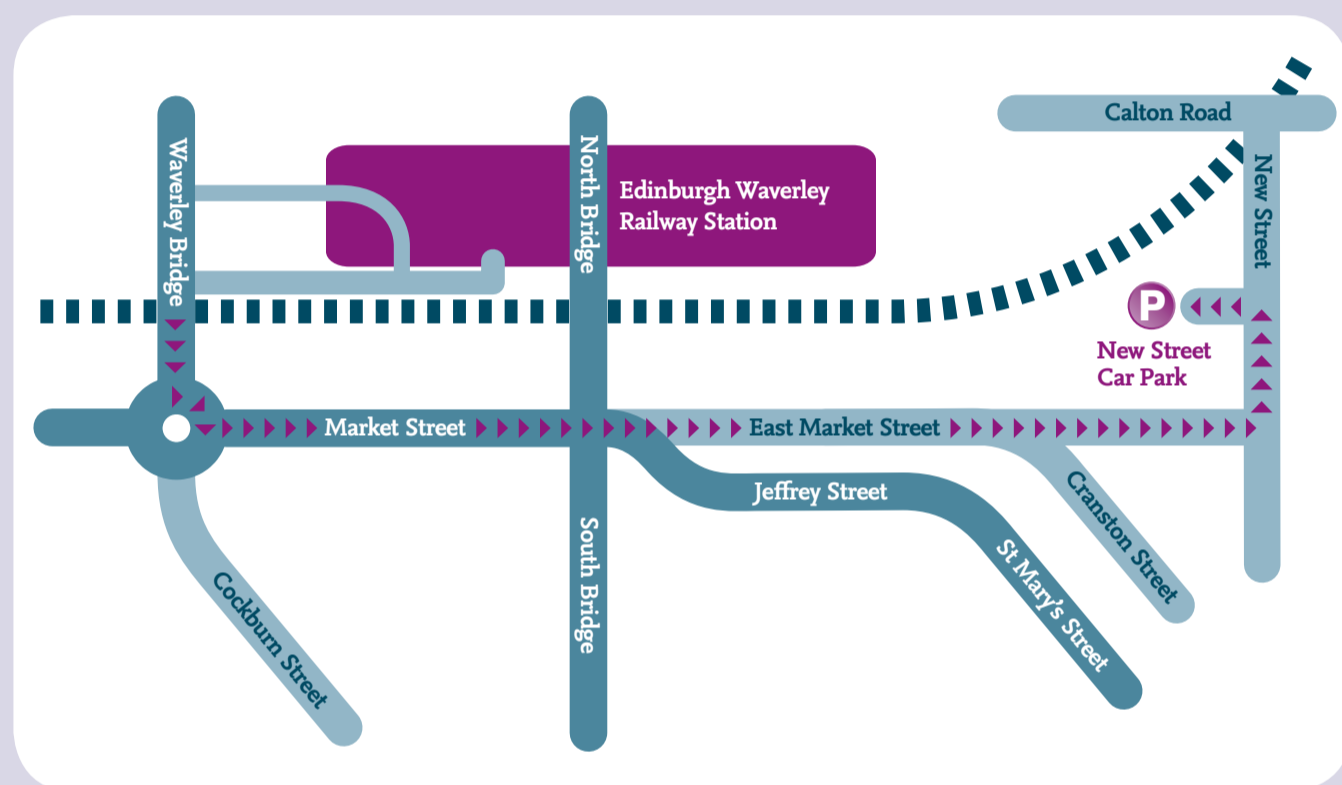

The East Coast Executive car park is moving from 29 March 2010.

Please follow the directions to the New Street car park.

From 29 March 2010, the East Coast Executive car park will be re-located to New Street underground car park. This is a result of Network Rail's £130 million investment within Edinburgh Waverley station.

The entrance is on New Street which can be accessed by following the signs along Waverley Bridge, Market Street and East Market Street.

East Coast Executive car parking bays will be clearly labelled at the end of the car park closest to the station entrance.